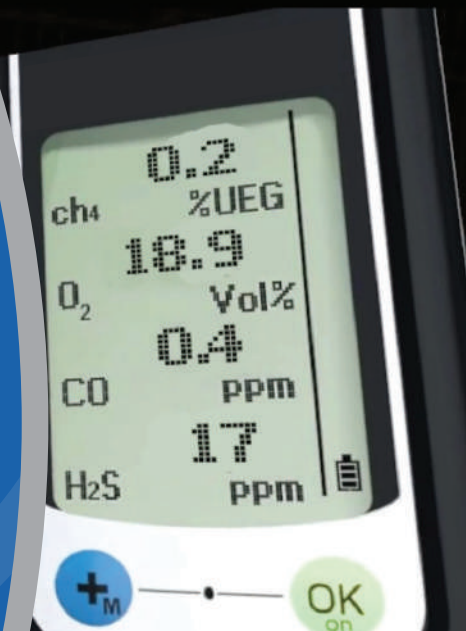

EMERSIM/MINE VR SIMULATION

Virtual Reality-based Safe Mining Training
Simulation

- Training System with Virtual Reality
- 3D Real Environment Models
- 3D Vehicle and Equipment Models
- Single Player/Multiplayer Training System
- Game Based Learning